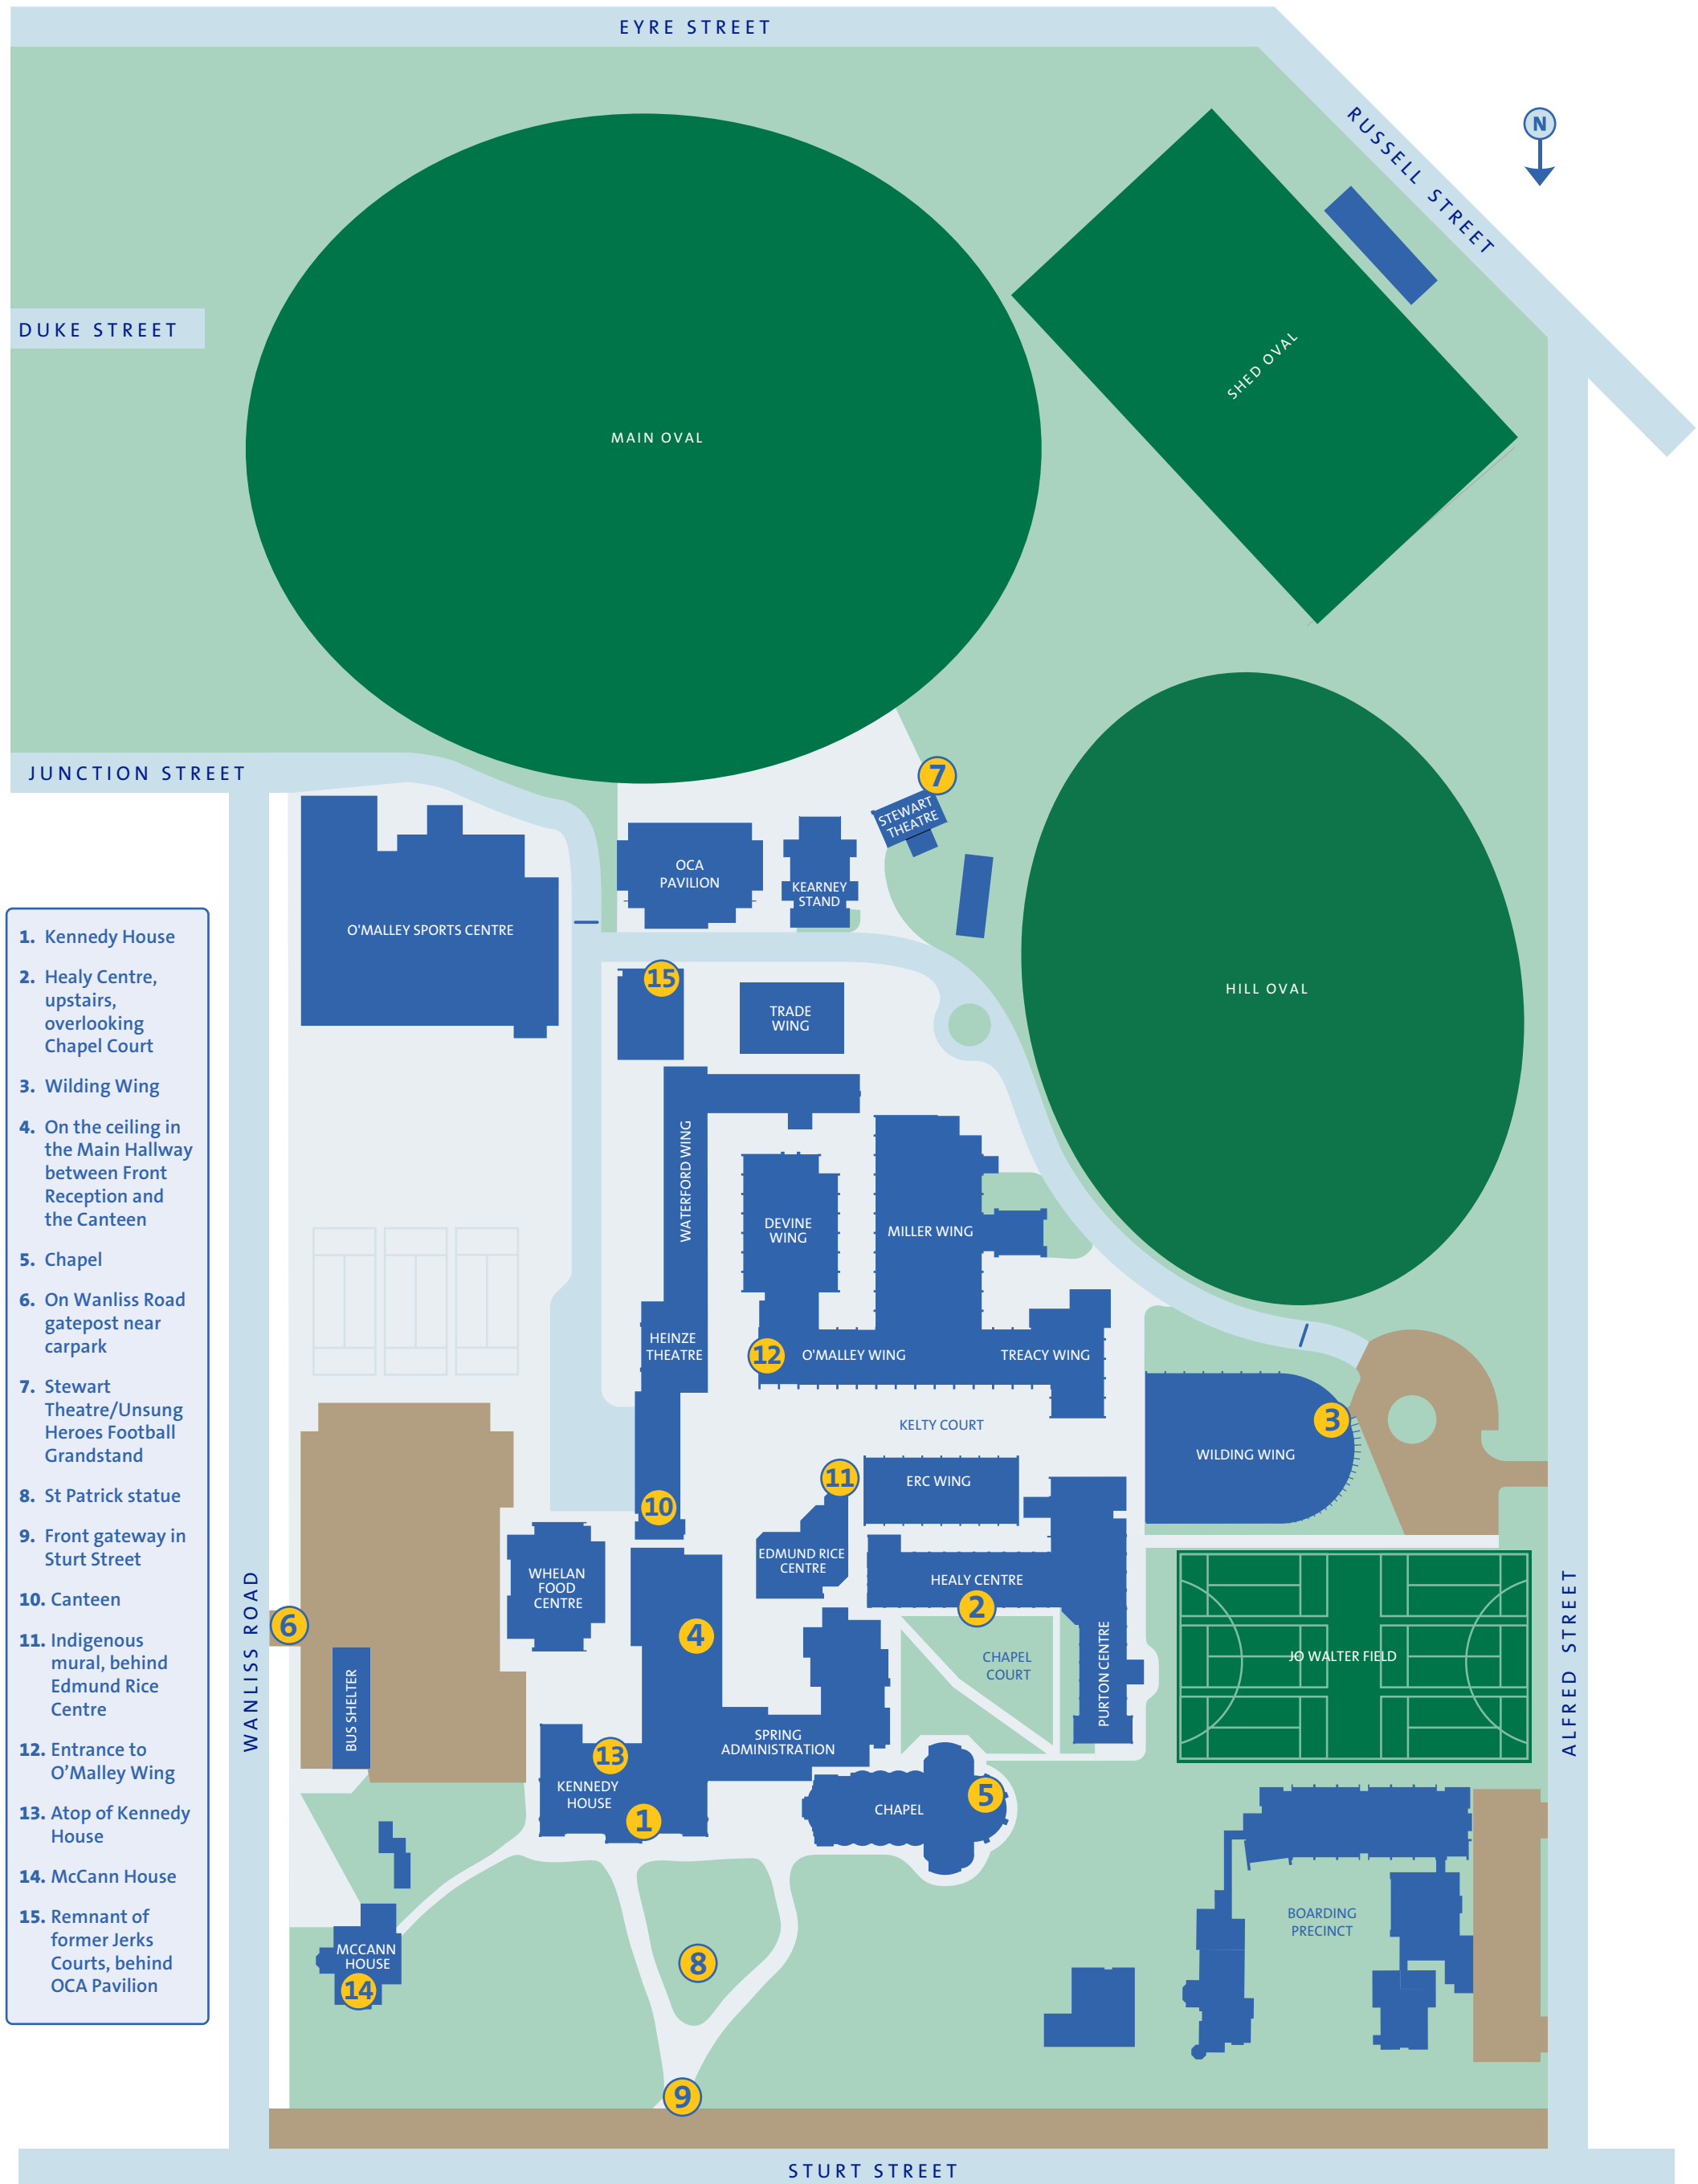

# SPC Places Quiz Answers

1. Kennedy House
2. Healy Centre, upstairs, overlooking Chapel Court
3. Wilding Wing
4. On the ceiling in the Main Hallway between Front Reception and the Canteen
5. Chapel
6. On Wanliss Road gatepost near carpark
7. Stewart Theatre/Unsung Heroes Football Grandstand
8. St Patrick statue
9. Front gateway in Sturt Street
10. Canteen
11. Indigenous mural, behind Edmund Rice Centre
12. Entrance to O'Malley Wing
13. Atop of Kennedy House
14. McCann House
15. Remnant of former Jerks Courts, behind OCA Pavilion